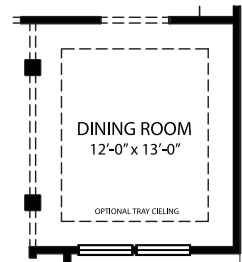

# THE IRIS 3

FLOOR PLAN

SUNROOM OPTION

LIVING ROOM OPTIONS

OFFICE OPTIONS

DINING ROOM CEILING OPTION

FRONT PORCH OPTION

**DEBRA KASEY**  
 704-651-5885  
 DEBRA.KASEY@BHHSCAROLINAS.COM